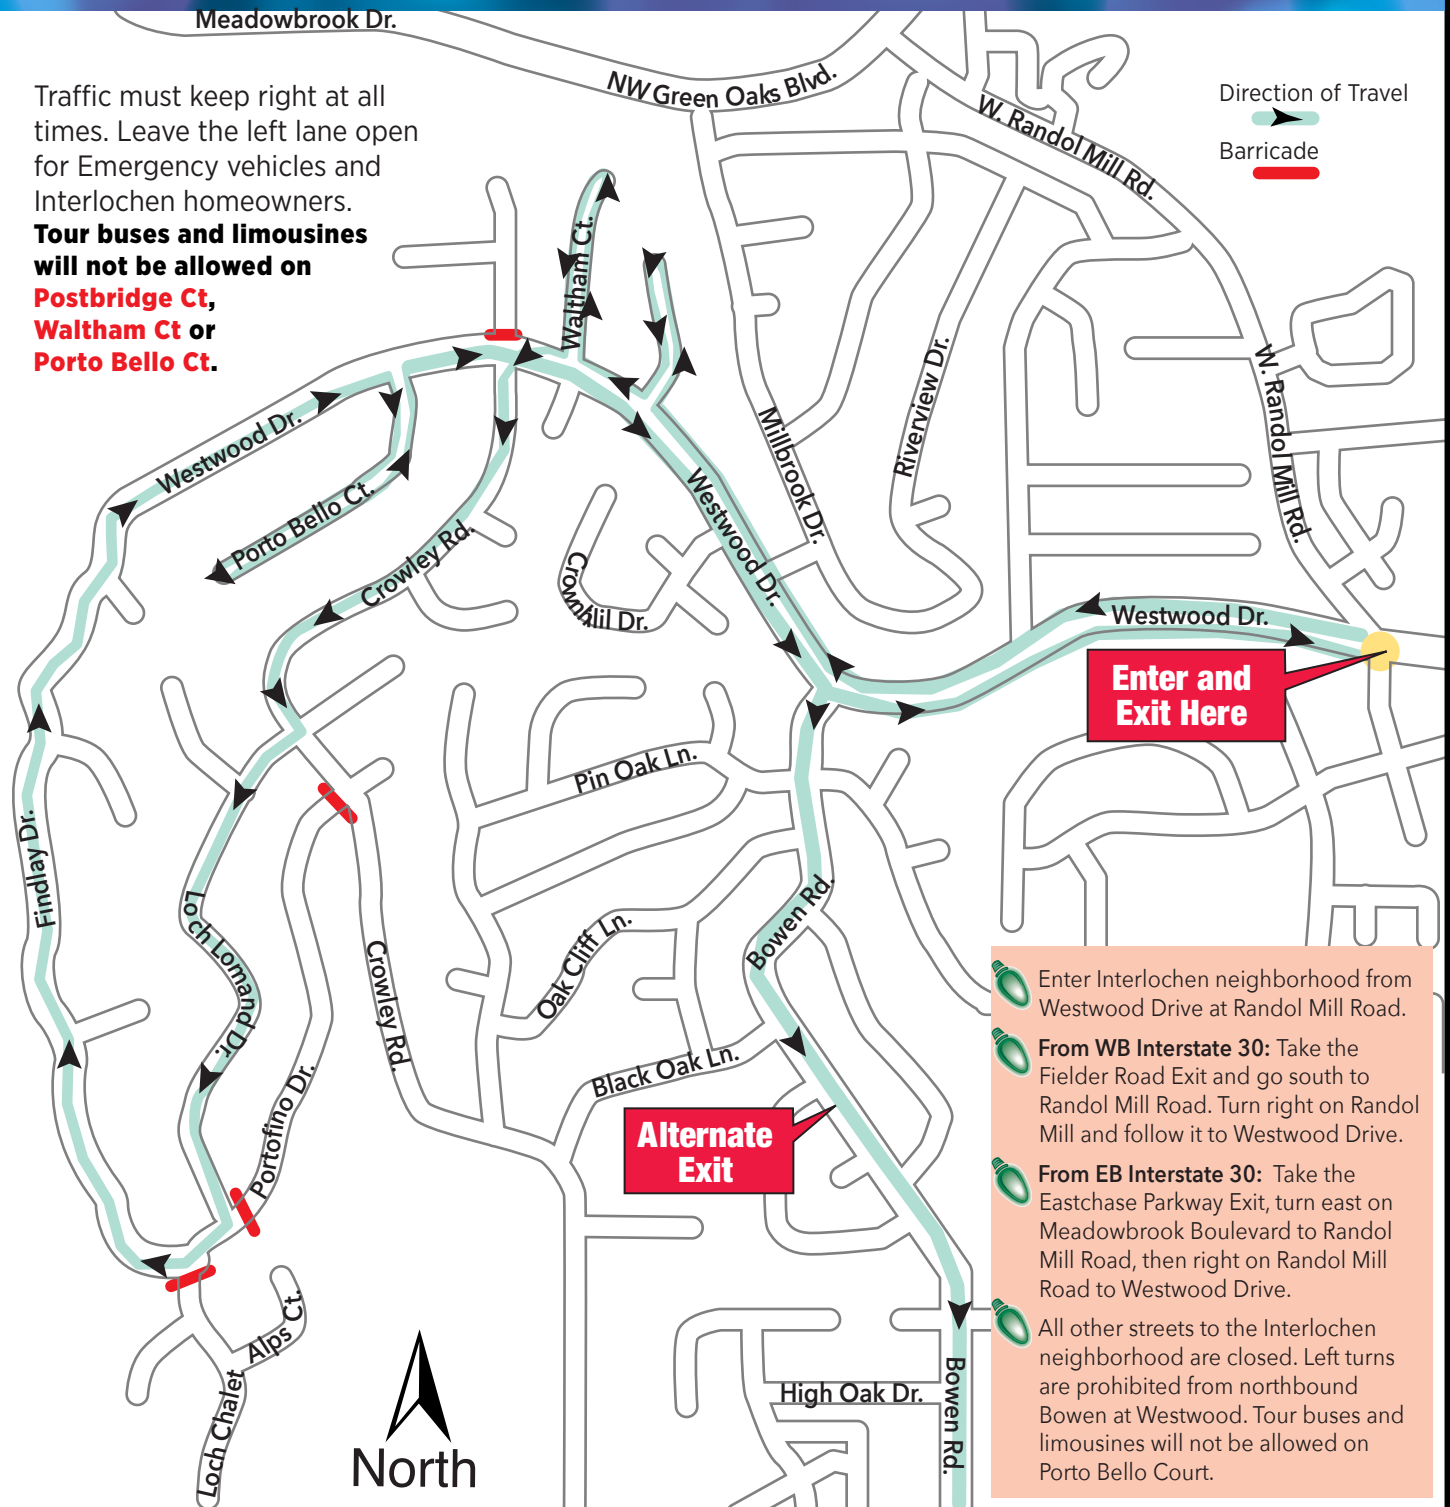

# Interlochen Holiday Lights 2021

December 17-25 • 6 - 11 p.m.

Traffic must keep right at all times. Leave the left lane open for Emergency vehicles and Interlochen homeowners.

**Tour buses and limousines will not be allowed on**

**Postbridge Ct,  
Waltham Ct or  
Porto Bello Ct.**

- Enter Interlochen neighborhood from Westwood Drive at Randol Mill Road.
- From WB Interstate 30:** Take the Fielder Road Exit and go south to Randol Mill Road. Turn right on Randol Mill and follow it to Westwood Drive.
- From EB Interstate 30:** Take the Eastchase Parkway Exit, turn east on Meadowbrook Boulevard to Randol Mill Road, then right on Randol Mill Road to Westwood Drive.
- All other streets to the Interlochen neighborhood are closed. Left turns are prohibited from northbound Bowen at Westwood. Tour buses and limousines will not be allowed on Porto Bello Court.